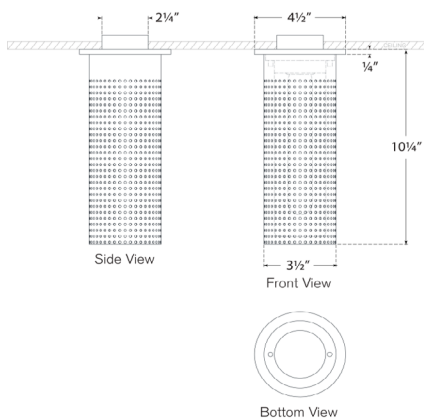

Dimensions

Height: 10.25"
Width: 3.5"
Canopy: 4.5" Round

Socket

E26 Keyless

Wattage

8 LED T10

Weight

4 lbs

Dimensions

Height: 10.25"

Width: 3.5"

Canopy: 4.5" Round

Socket

E26 Keyless

Wattage

8 LED T10

Weight

4 lbs

Precision Tall Monopoint Flush Mount

KW4064PN-WG

Materials Shown

Polished Nickel With White Glass

Available in

**Antique-Burnished Brass With
White Glass**

Bronze With White Glass

Polished Nickel With White Glass

Dimensions

Height: 10.25"

Width: 3.5"

Canopy: 4.5" Round

Socket

E26 Keyless