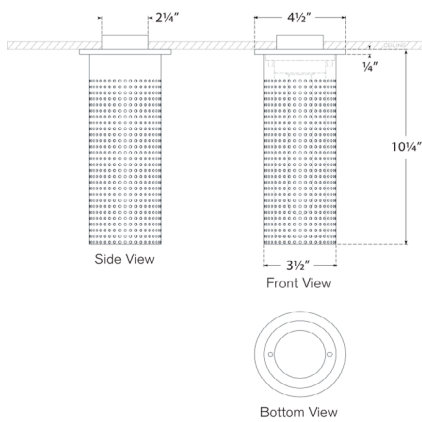

Precision Tall Monopoint Flush Mount

KW4064BZ-WG

Materials Shown

Bronze With White Glass

Available in

**Antique-Burnished Brass With
White Glass**

**Bronze With White Glass
Polished Nickel With White Glass**

Dimensions

Height: 10.25"

Width: 3.5"

Canopy: 4.5" Round

Socket

E26 Keyless

Wattage

8 LED T10

Weight

4 lbs