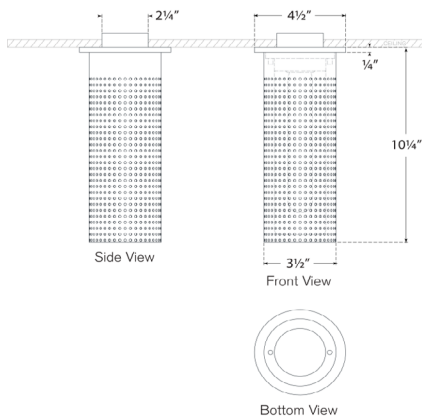

Precision Tall Monopoint Flush Mount

KW4064AB-WG

Materials Shown

**Antique-Burnished Brass With
White Glass**

Available in

**Antique-Burnished Brass With
White Glass**
Bronze With White Glass
Polished Nickel With White Glass

Dimensions

Height: 10.25"
Width: 3.5"
Canopy: 4.5" Round

Socket

E26 Keyless

Wattage

8 LED T10

Weight

4 lbs