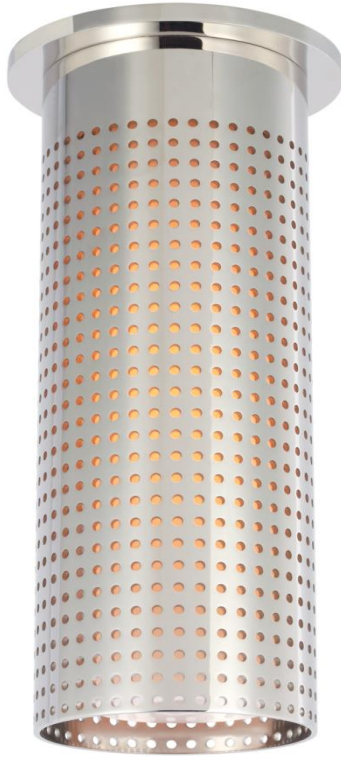

Precision Tall Monopoint Flush Mount

KW4064AB-WG

Materials Shown

**Antique-Burnished Brass With
White Glass**

Available in

**Antique-Burnished Brass With
White Glass**
Bronze With White Glass
Polished Nickel With White Glass

Precision Tall Monopoint Flush Mount

KW4064BZ-WG

Materials Shown

Bronze With White Glass

Available in

**Antique-Burnished Brass With
White Glass**

**Bronze With White Glass
Polished Nickel With White Glass**

Dimensions

Height: 10.25"

Width: 3.5"

Canopy: 4.5" Round

Socket

E26 Keyless

Wattage

8 LED T10

Weight

4 lbs

Precision Tall Monopoint Flush Mount

KW4064PN-WG

Materials Shown

Polished Nickel With White Glass

Available in

**Antique-Burnished Brass With
White Glass**